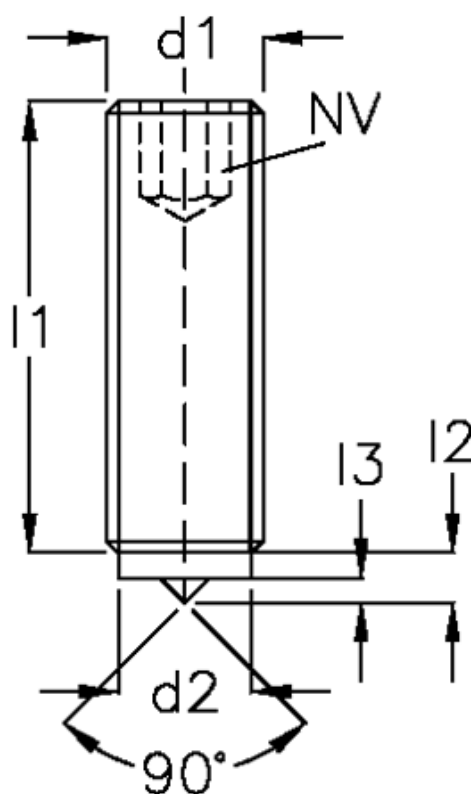

Article number: 20032619

Description: E+G Grub screw  
GN 913.2-M6-20-B

## Measures

$d1 = M6$

$d2 = 4$

$l1 = 20$

$l2 = 1.8$

$l3 = 0.8$

$NV = 3.0$